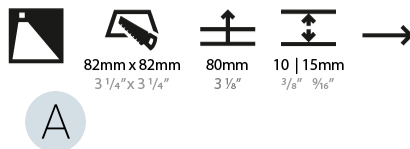

1. To build a product code in our configurator select the specify button on the base model # product page
2. To build a manual product code on this datasheet choose from the options listed below in blue font and add the suffix to the base model #

GENERAL

Series: Delight
Subseries: Delight Gooo!
Brand: Prolicht
Division: Architectural
Mounting Type: Recessed
Mounting Location: Wall
Subcategory: Step Light

PHYSICAL

Shape: Square
Length (mm): 90
Length (in): 3 ⁹/₁₆"
Height (mm): 90
Depth (mm): 72
Height (in): 3 ⁹/₁₆"
Depth (in): 2 ¹³/₁₆"
Min. Recessing Depth (mm): 15
Min. Recessing Depth (in): 9/16"
Light Distribution: Asymmetric
Weight (kg): 0.3
Weight (lbs): 0.66
Fixture Finish: SSR / BKV / CWI / CRY / HAB / UFT / ITA / RUA / FTG / MYG / LOD / PUS / FRO / FUP / KIA / POP / BLS / SPG / MEY / GOH / GUM / CHC / COM / ABZ / JAG / OBR / MOS / ROR

Fixture Material: Aluminum

ELECTRICAL

Lamp Type: LED (Zhaga Standard)
Input Wattage (W): 2.2
Total Output Wattage (W): 2
Dimming: Non-Dimming / Phase Dimming (120Vac only) / 0-10V Dimming
Driver Included: No
Driver Location: Remote
Driver Type: Constant Current - Universal
Driver Class: Class 2
Input Voltage (V): 120 - 277
Constant Current (MA): 700

LED

Number of LEDs: 1
Color Temperature (°K): 2700 / 3000 / 4000
Max. Delivered Lumen (lm): 50
CRI: >90 CRI
Lamp Life (hrs): 50000

OPTICAL

RATINGS AND CERTIFICATIONS

Certified By: Certified for North American Standards
IP rating: IP20