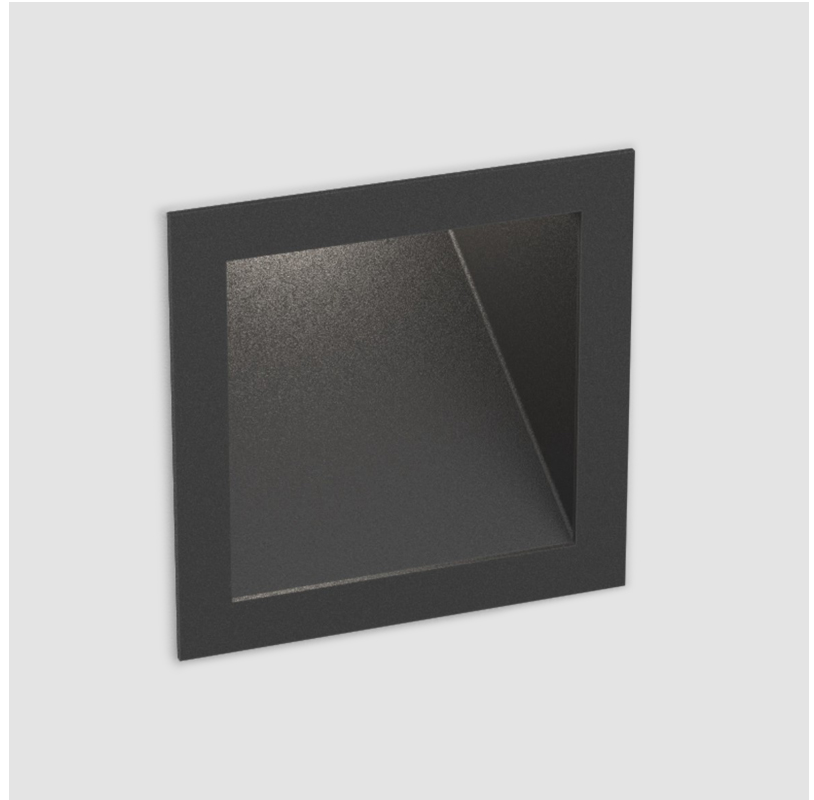

1. To build a product code in our configurator select the specify button on the base model # product page
2. To build a manual product code on this datasheet choose from the options listed below in blue font and add the suffix to the base model #

GENERAL

Series: Delight
Subseries: Delight Gooo!
Brand: Prolicht
Division: Architectural
Mounting Type: Recessed
Mounting Location: Wall
Subcategory: Step Light

PHYSICAL

Shape: Square
Length (mm): 90
Length (in): 3 ⁹/₁₆"
Height (mm): 90
Depth (mm): 72
Height (in): 3 ⁹/₁₆"
Depth (in): 2 ¹³/₁₆"
Min. Recessing Depth (mm): 15
Min. Recessing Depth (in): 9/16"
Light Distribution: Asymmetric
Weight (kg): 0.3
Weight (lbs): 0.66
Fixture Finish: SSR / BKV / CWI / CRY / HAB / UFT / ITA / RUA / FTG / MYG / LOD / PUS / FRO / FUP / KIA / POP / BLS / SPG / MEY / GOH / GUM / CHC / COM / ABZ / JAG / OBR / MOS / ROR

Fixture Material: Aluminum

ELECTRICAL

Lamp Type: LED (Zhaga Standard)
Input Wattage (W): 2.2
Total Output Wattage (W): 2
Dimming: Non-Dimming / Phase Dimming (120Vac only) / 0-10V Dimming
Driver Included: No
Driver Location: Remote
Driver Type: Constant Current - Universal
Driver Class: Class 2
Input Voltage (V): 120 - 277
Constant Current (MA): 700

LED

Number of LEDs: 1
Color Temperature (°K): 2700 / 3000 / 4000
Max. Delivered Lumen (lm): 50
CRI: >90 CRI
Lamp Life (hrs): 50000

OPTICAL

RATINGS AND CERTIFICATIONS

Certified By: Certified for North American Standards
IP rating: IP20