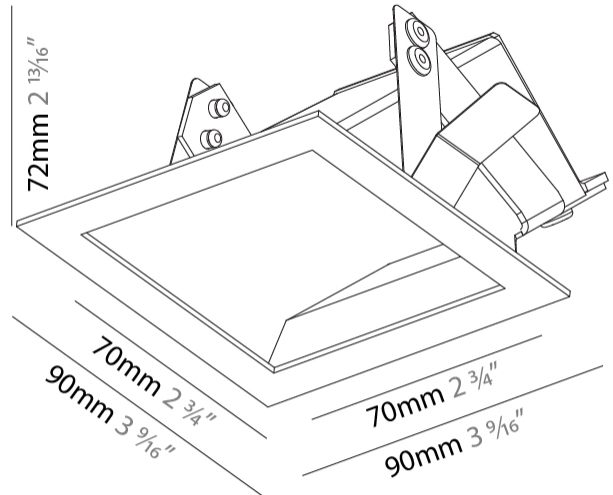

1. To build a product code in our configurator select the specify button on the base model # product page
2. To build a manual product code on this datasheet choose from the options listed below in blue font and add the suffix to the base model #

GENERAL

Series: Delight
Subseries: Delight Gooo!
Brand: Prolicht
Division: Architectural
Mounting Type: Recessed
Mounting Location: Wall
Subcategory: Step Light

PHYSICAL

Shape: Square
Length (mm): 90
Length (in): 3 ⁹/₁₆"
Height (mm): 90
Depth (mm): 72
Height (in): 3 ⁹/₁₆"
Depth (in): 2 ¹³/₁₆"
Min. Recessing Depth (mm): 15
Min. Recessing Depth (in): 9/16"
Light Distribution: Asymmetric
Weight (kg): 0.3
Weight (lbs): 0.66
Fixture Finish: SSR / BKV / CWI / CRY / HAB / UFT / ITA / RUA / FTG / MYG / LOD / PUS / FRO / FUP / KIA / POP / BLS / SPG / MEY / GOH / GUM / CHC / COM / ABZ / JAG / OBR / MOS / ROR

Fixture Material: Aluminum

ELECTRICAL

Lamp Type: LED (Zhaga Standard)
Input Wattage (W): 2.2
Total Output Wattage (W): 2
Dimming: Non-Dimming / Phase Dimming (120Vac only) / 0-10V Dimming
Driver Included: No
Driver Location: Remote
Driver Type: Constant Current - Universal
Driver Class: Class 2
Input Voltage (V): 120 - 277
Constant Current (MA): 700

LED

Number of LEDs: 1
Color Temperature (°K): 2700 / 3000 / 4000
Max. Delivered Lumen (lm): 50
CRI: >90 CRI
Lamp Life (hrs): 50000

OPTICAL

RATINGS AND CERTIFICATIONS

Certified By: Certified for North American Standards
IP rating: IP20